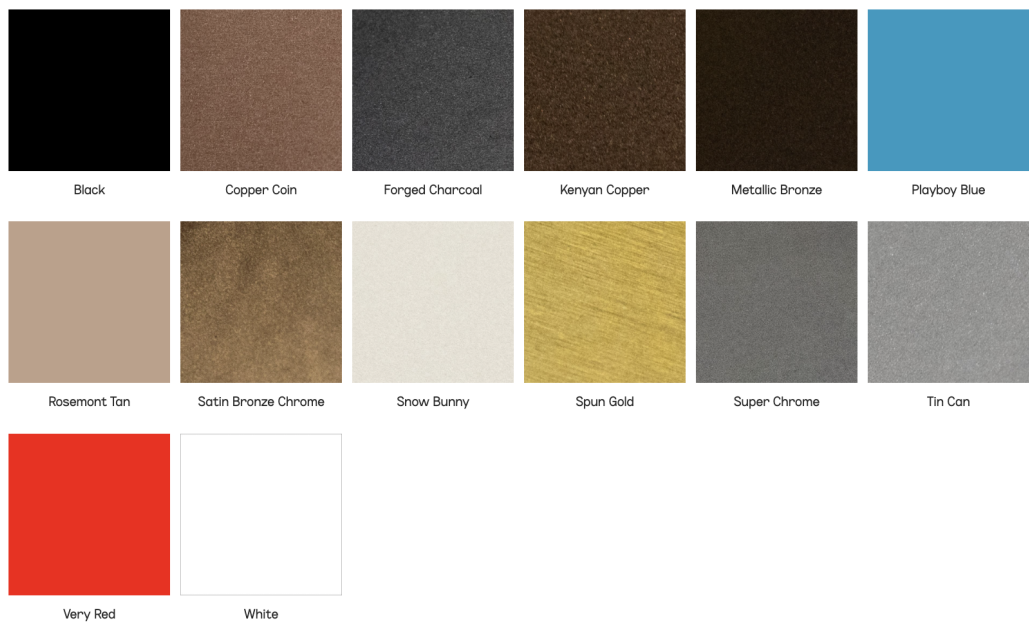

Wood Stains

Wood Stains

Powdercoats

Powder Coats

Laminates

Laminate

					
Amber Cherry	Astro Strandz	Black	Cafelle	Classic Linen	Columbian Walnut
					
Designer White	Dove Grey	Grey Elm	Kensington Maple	Landmark Wood	Polished Concrete
					
Shaker Cherry	Silver Oak Ply	Skyline Walnut	Slate Grey	Steel Mesh	

Metal Chairs & Barstools

Powder Coats

						
Anodized Nickel	Brass	Bronze	Bronze Metallic	Bronze Silverado	Burst Rust	Clear Coat
						
Coppervein	Dark Sienna	Gold Metallic	Goldvein	Lace White	Maroon	Martin Brown
						
Matte Black	Nearly Chrome	New Age Rust	Oil Black	Ornamental Bronze	Pewter	Rustic Copper
						
Sandtex Black	Silver Bullet	Silvervein	Sparkle Silver	Speckled Bronze	Stainless Steel	Uni Cream