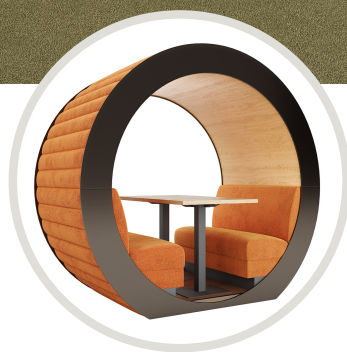

HELIX 26

HELIX 50

HELIX OPTIONS

Helix 26

Dimensions:

94"L x 26"D x 86"H
SH: 18"
BH: 36"

Yardage:

Seat: 2
Inside Back: 2
Base: 1
Outside Back: 10

Product #:

VEN500-2578-26

Helix 50

Dimensions:

94"L x 50"D x 86"H
SH: 18"
BH: 36"

Yardage:

Seat: 4
Inside Back: 4
Base: 3
Outside Back: 10

Product #:

VEN500-2578-50

Helix Table 24"

Dimensions:

26"L x 24"D x 30"H

Product #:

VEN500-2578-TBL-24

Helix Table 48"

Dimensions:

30"L x 48"D x 30"H

Product #:

VEN500-2578-TBL-48

HELIX

The Helix Pod is a circular seating pod with an upholstered, channeled outside back and wood plank flooring. Helix Pods come in two sizes, a 24" depth and 50" depth.