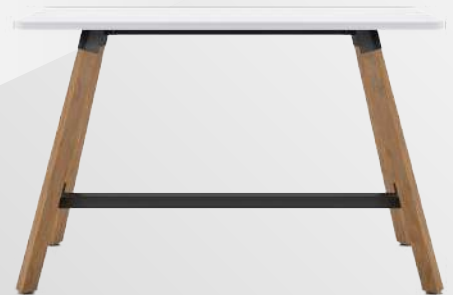

📞 1-855-55VENUE (1-855-558-3683) 📧 sales@venueindustries.com

VENUE INDUSTRIES | 3212 N.40th Street Suite 103B
Tampa, FL 33605

🌐 www.venueindustries.com   📷 [venue_industries](https://www.instagram.com/venue_industries)   📘 [@venueindustries](https://www.facebook.com/venueindustries)   📺 [venue-furniture](https://www.linkedin.com/company/venue-furniture)   🐦 [@VenueIndustries](https://twitter.com/VenueIndustries)