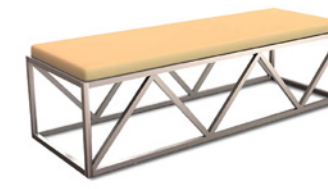

**venue**  
INDUSTRIES

OTTOMANS  
and BENCHES

**BRONX OTTOMAN**  
VEN500-2162-1919  
W: 19" | D: 19" | H: 19"  
COM: 2 YARDS

**EGG HARBOR OTTOMAN**  
VEN500-2162-22R  
W: 22" | H: 18"  
COM: 2 YARDS

**GARLAND OTTOMAN**  
VEN500-2167-2020  
W: 20" | D: 20" | H: 18"  
COM: 2 YARDS

**GRECO OTTOMAN**  
VEN500-4120-1818-OT  
W: 18" | L: 18" | H: 18"  
COM: .5 YARD

**ST. PETERSBURG OTTOMAN**  
VEN500-2165-3060  
W: 30" | L: 60" | H: 18"  
COM: 4 YARDS

**STATEN ISLAND OTTOMAN**  
VEN500-2160-2  
W: 18" | D: 22" | H: 32"  
COM: 3 YARDS

**YANKEE OTTOMAN**  
VEN500-2163-3636  
W: 36" | D: 36" | H: 16"  
COM: 4 YARDS

**LAREDO OTTOMAN**  
VEN500-2168-18  
W: 23.5" BASE, 18" R SEAT | H: 18.25"  
COM: .5 YARD

**LEGACY FLIP OTTOMAN**  
VEN500-4160-1818-OT-FLIP  
W: 18" | D: 18" | H: 18"  
COM: .5 YARD

**LEGACY OTTOMAN**  
VEN500-4160-1818-OT  
W: 18" | D: 18" | H: 18"  
COM: .5 YARD

**MANHATTAN ROUND OTTOMAN**  
VEN500-2160-18R  
W: 18" | D: 18" | H: 18"  
COM: 1.5 YARDS

**NAPA BENCH**  
VEN500-2171-1660  
W: 16.5" | L: 60" | H: 18"  
COM: 2 YARDS