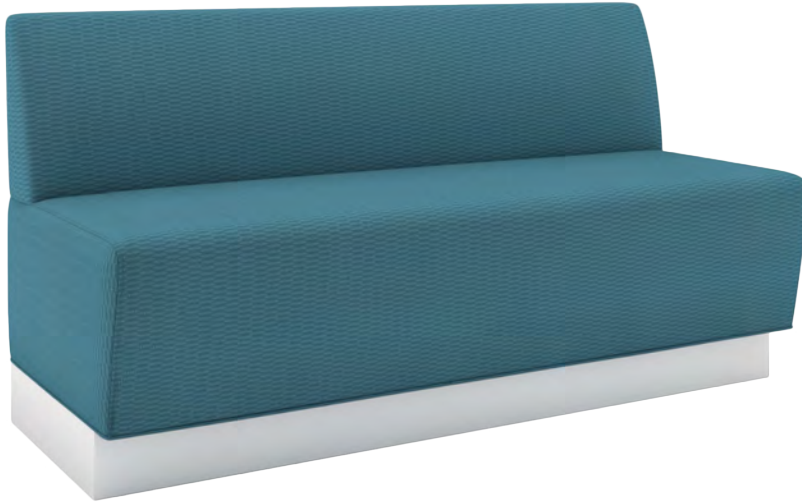

CORBETT

CORBETT

VEN500-2565

The Corbett is a booth or banquette with an angled seat, low back and toe kick.

DIMENSIONS

L: Built to Order
W: 25"
H: 32"
SH: 18"

DETAILS

Seat: Foam over Full Box, Angled
Seat Foam: Medium Firm – 50lb, 2.5 Density
Inside Back: Upholstered Smooth
Outside Back: Upholstered Smooth
Legs: Toe Kick