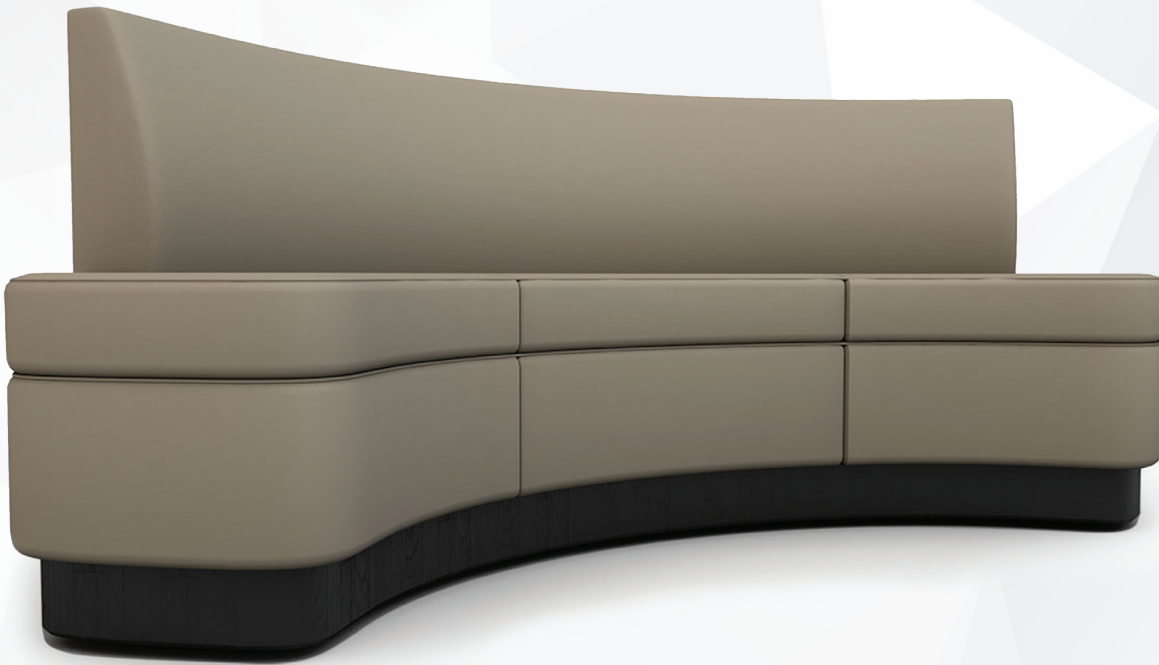

venue
industries.com

— GREENWICH —

GREENWICH

VEN500-2140-108

Fully upholstered, American Made sofa with foam on board seat.

Available in standard finishes or COM.

DIMENSIONS

W: 108"
D: 27"
H: 36"
SH: 18"
COM: 17 yards